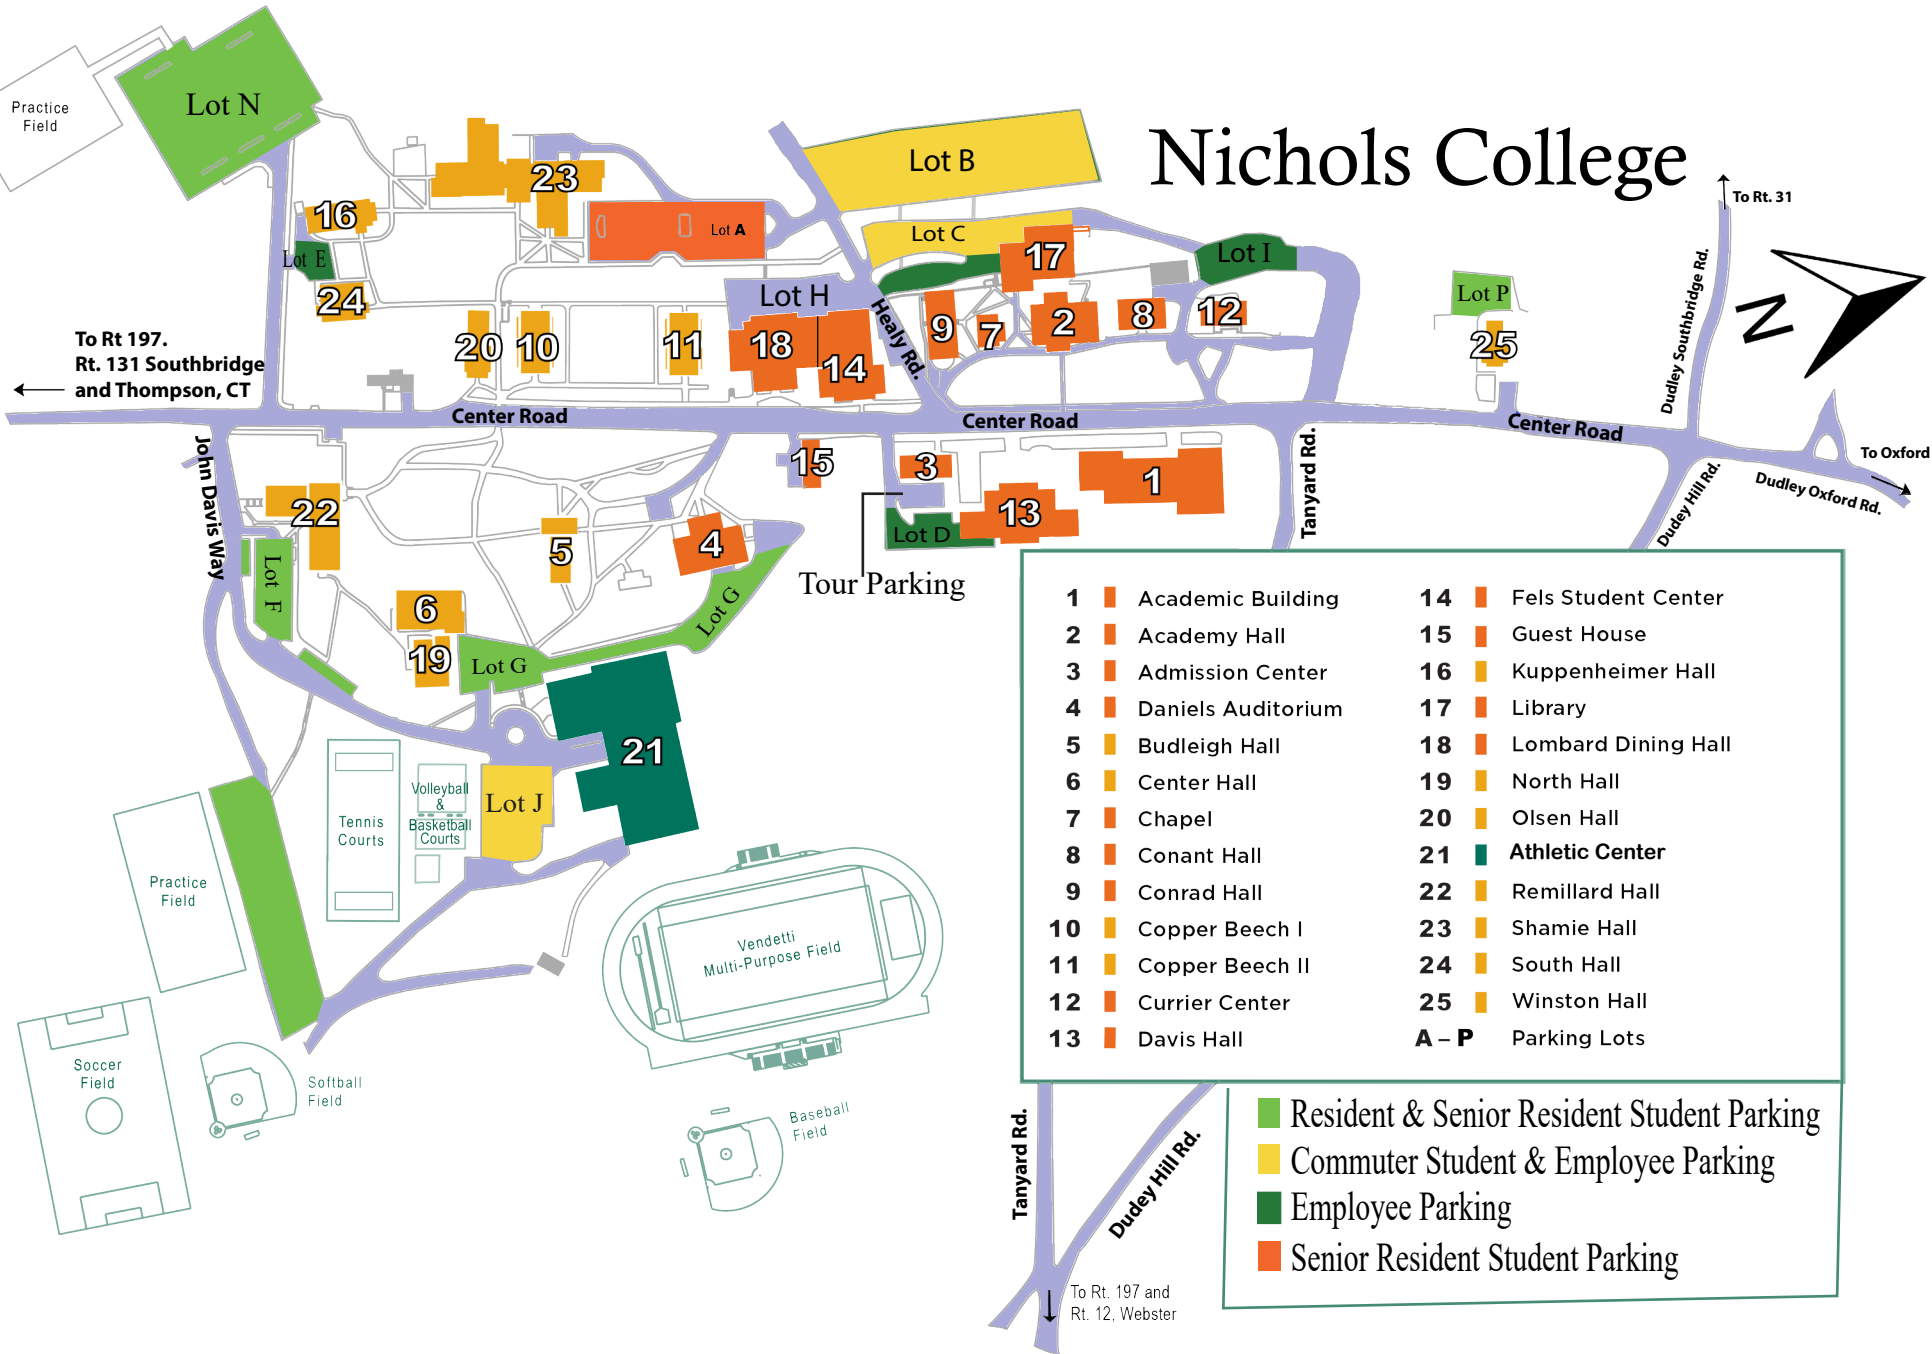

Nichols College

1	Academic Building	14	Fels Student Center
2	Academy Hall	15	Guest House
3	Admission Center	16	Kuppenheimer Hall
4	Daniels Auditorium	17	Library
5	Budleigh Hall	18	Lombard Dining Hall
6	Center Hall	19	North Hall
7	Chapel	20	Olsen Hall
8	Conant Hall	21	Athletic Center
9	Conrad Hall	22	Remillard Hall
10	Copper Beech I	23	Shamie Hall
11	Copper Beech II	24	South Hall
12	Currier Center	25	Winston Hall
13	Davis Hall	A - P	Parking Lots

Green	Resident & Senior Resident Student Parking
Yellow	Commuter Student & Employee Parking
Dark Green	Employee Parking
Orange	Senior Resident Student Parking

To Rt 197.
Rt. 131 Southbridge
and Thompson, CT

To Rt. 31

To Oxford

To Rt. 197 and
Rt. 12, Webster